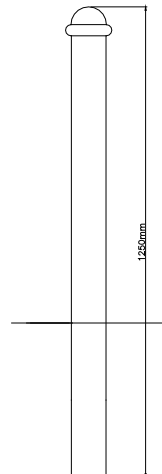

CUSTOM SOLUTIONS

We offer custom design solutions to meet your every needs

WWW.SESSERVICES.IE

Please view our website for further details

CONTACT US

Contact: Michael Howell

Ph: + 353 (0)1 8084008

Fax: + 353 (0)1 8138301

Mobile + 353 (0)87 2554353

Email: sales@sesservices.ie

SES Services

PO Box 9714
Malahide
Co Dublin

Contact: Michael Howell

Ph: + 353 (0) 1 8084008
Fax: + 353 (0)1 8138301

Email: sales@sesservices.ie
Web: www.sesservices.ie