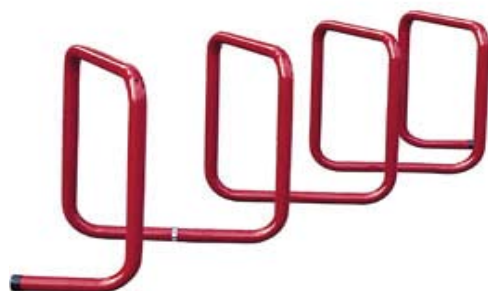

Falcoflex Bicycle Stands

The FalcoFlex is a flexible alternative to both the Sheffield stand and the FalcoToaster. Manufactured from robust modular steel tubes, the FalcoFlex with its infinite array of designs enables two cycles to be parked at each stand.

The 'waveform' arrangement of the stand enables designers to create straight or curved patterns.

Manufactured from Ø48mm tube modules; top, bottom and end - typically the FalcoFlex is mounted at 700mm between 'peaks' but this can be varied.

Product Details

- Galvanised bicycle rack for surface mounting
- Tube diameter 48mm. Mounting at 700mm between peaks
- Available in a powder coated finish to any RAL colour

OTHER PRODUCTS AVAILABLE

Urban Street Furniture
Smoke & Natural Ventilation
Window & Door Maintenance
Roof lights/ & Access Hatches
Fire & Smoke Curtains
Manual High Level Window Openers