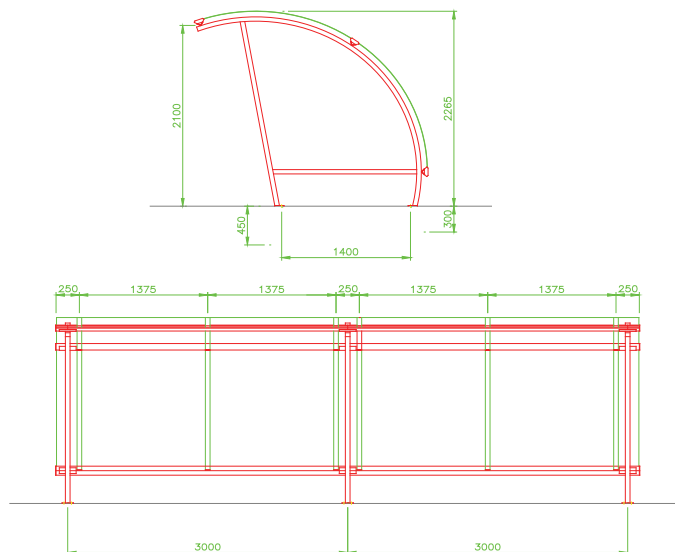

OTHER PRODUCTS AVAILABLE

- Urban Street Furniture
- Smoke & Natural Ventilation
- Window & Door Maintenance
- Roof lights/ & Access Hatches
- Fire & Smoke Curtains
- Manual High Level Window Openers