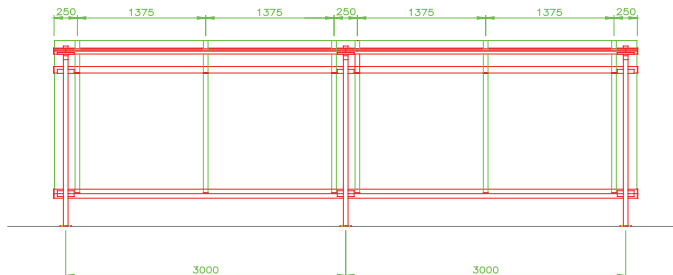

Product Details

- Galvanised steel frame with clear polycarbonate roof back and side sheet
- Dimensions 3000mm long x 2540mm wide x 2100mm high per bay
- Available in a RAL colour if required

OTHER PRODUCTS AVAILABLE