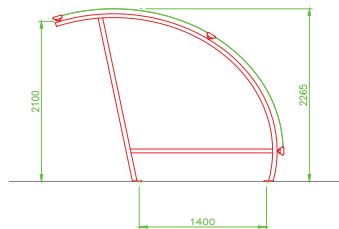

Product Details

- Galvanised steel frame with clear polycarbonate roof back and side sheet
- Dimensions 3000mm long x 2540mm wide x 2100mm high per bay
- Available in a RAL colour if required

OTHER PRODUCTS AVAILABLE