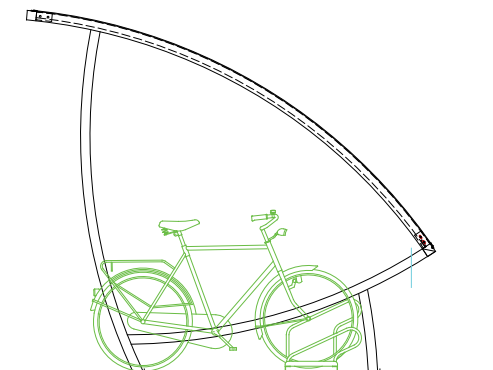

CUSTOM SOLUTIONS

We offer custom design solutions to meet your every needs

WWW.SESSERVICES.IE

Please view our website for further details

CONTACT US

Contact: Michael Howell
Ph: + 353 (0)1 8084008
Fax: + 353 (0)1 8138301
Mobile + 353 (0)87 2554353
Email: sales@sesservices.ie

SES Services

PO Box 9714
Malahide
Co Dublin

Contact: Michael Howell

Ph: + 353 (0) 1 8084008
Fax: + 353 (0)1 8138301

Email: sales@sesservices.ie
Web: www.sesservices.ie