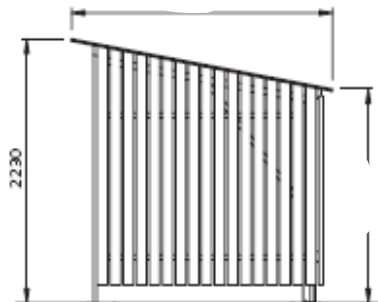

SES Services

PO Box 9714
Malahide
Co Dublin

Contact: Michael Howell

Ph: + 353 (0) 1 8084008
Fax: + 353 (0)1 8138301

Email: sales@sesservices.ie
Web: www.sesservices.ie