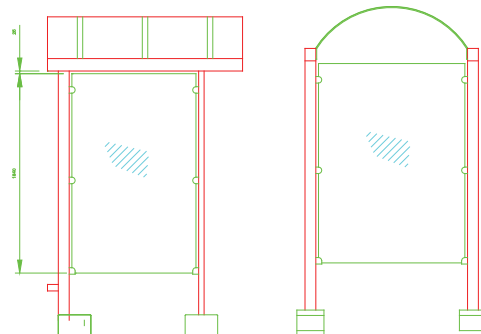

SES Services

PO Box 9714
Malahide
Co Dublin

Contact: Michael Howell

Ph: + 353 (0) 1 8084008
Fax: + 353 (0)1 8138301

Email: sales@sesservices.ie
Web: www.sesservices.ie