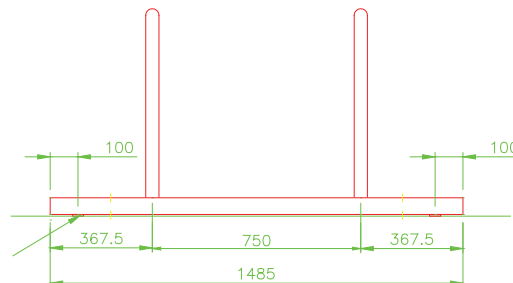

CUSTOM SOLUTIONS

We offer custom design solutions to meet your every needs

WWW.SESSERVICES.IE

Please view our website for further details

CONTACT US

Contact: Michael Howell
Ph: + 353 (0)1 8084008
Fax: + 353 (0)1 8138301
Mobile + 353 (0)87 2554353
Email: sales@sesservices.ie

SES Services

PO Box 9714
Malahide
Co Dublin

Contact: Michael Howell

Ph: + 353 (0) 1 8084008
Fax: + 353 1(0) 8138301

Email: sales@sesservices.ie
Web: www.sesservices.ie