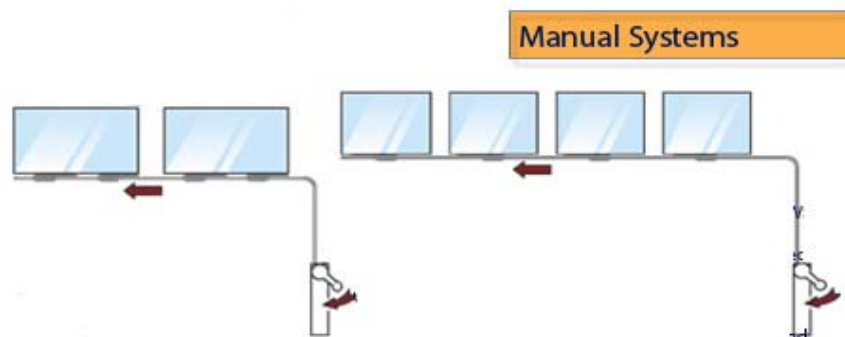

### Instruction for use

- The manual window system is operated by turning a handle on the midi controller. This in turn moves a hexical cable inside the conduit driving the chains on the opening vent open and close.